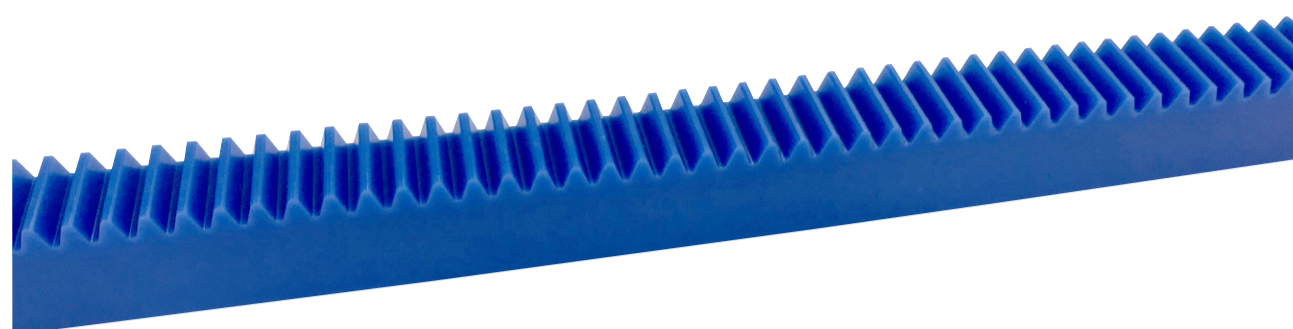

Racks

Specs: M1 - M5

Material: PEEK, POM, MC Nylon or Custom Made

Racks

Helical racks

Contact Information

No.60-3, Dongqi 7th Ln., Lukang Township, Changhua County 505008, Taiwan.

TEL: +886-4-778-4688