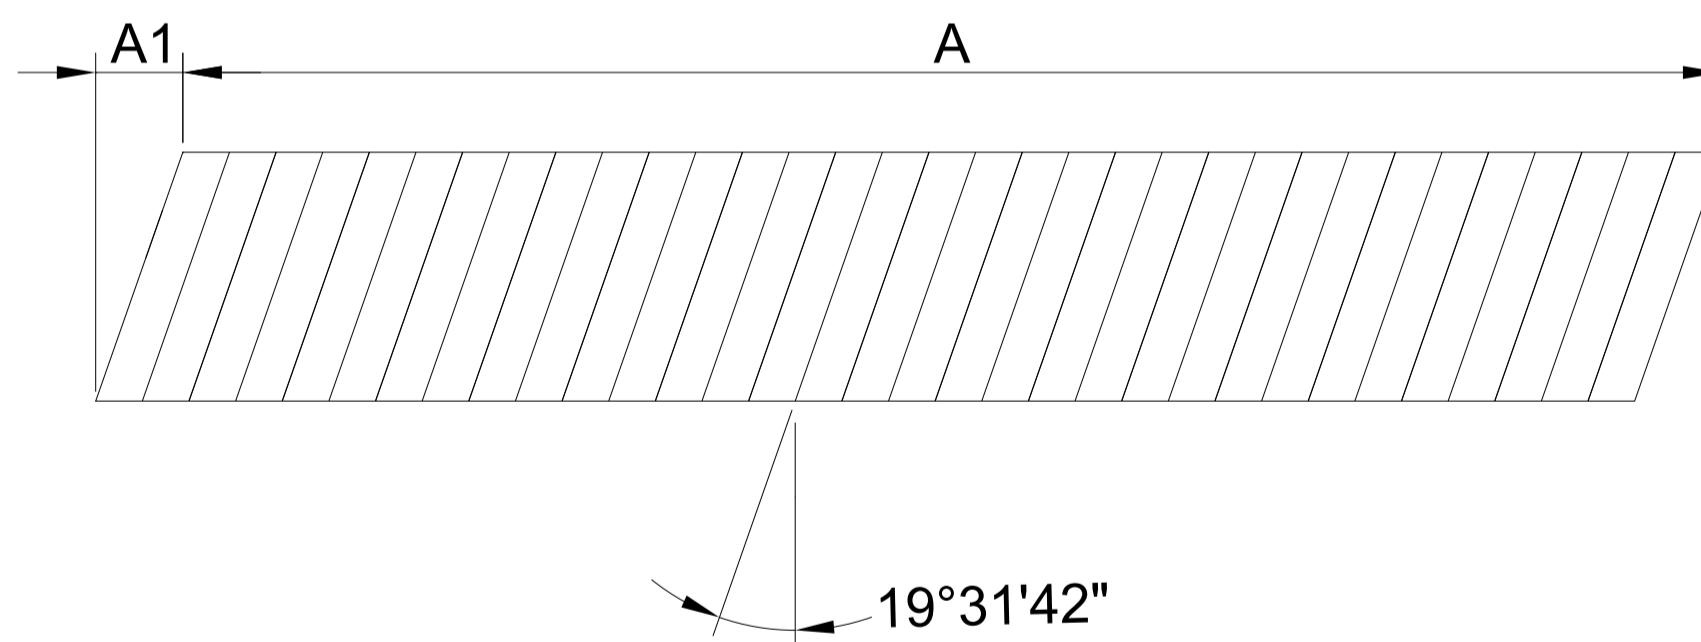

Racks

Specs: M1 - M5

Material: PEEK, POM, MC Nylon or Custom Made

Racks

Helical racks

Contact Information

No.60-3, Dongqi 7th Ln., Lukang Township, Changhua County 505008, Taiwan.

TEL: +886-4-778-4688