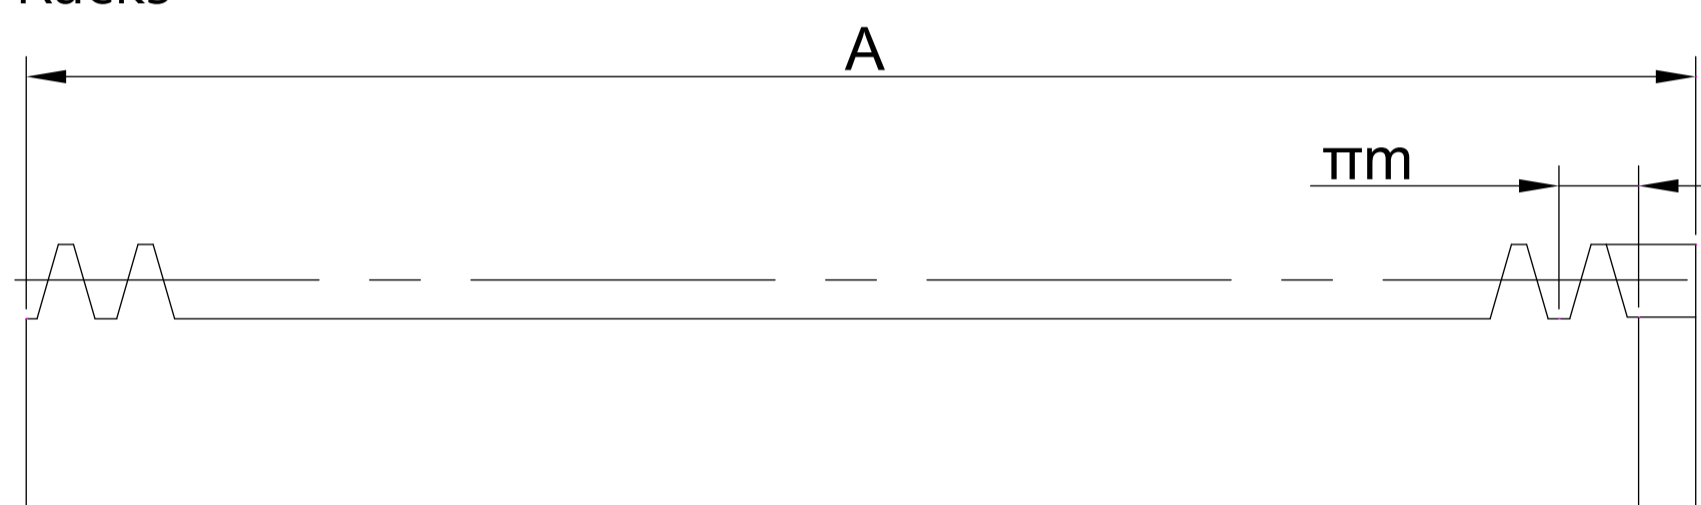

Racks

Specs: M1 - M5

Material: PEEK, POM, MC Nylon or Custom Made

Racks

Helical racks

Contact Information

No.60-3, Dongqi 7th Ln., Lukang Township, Changhua County 505008, Taiwan.

TEL: +886-4-778-4688