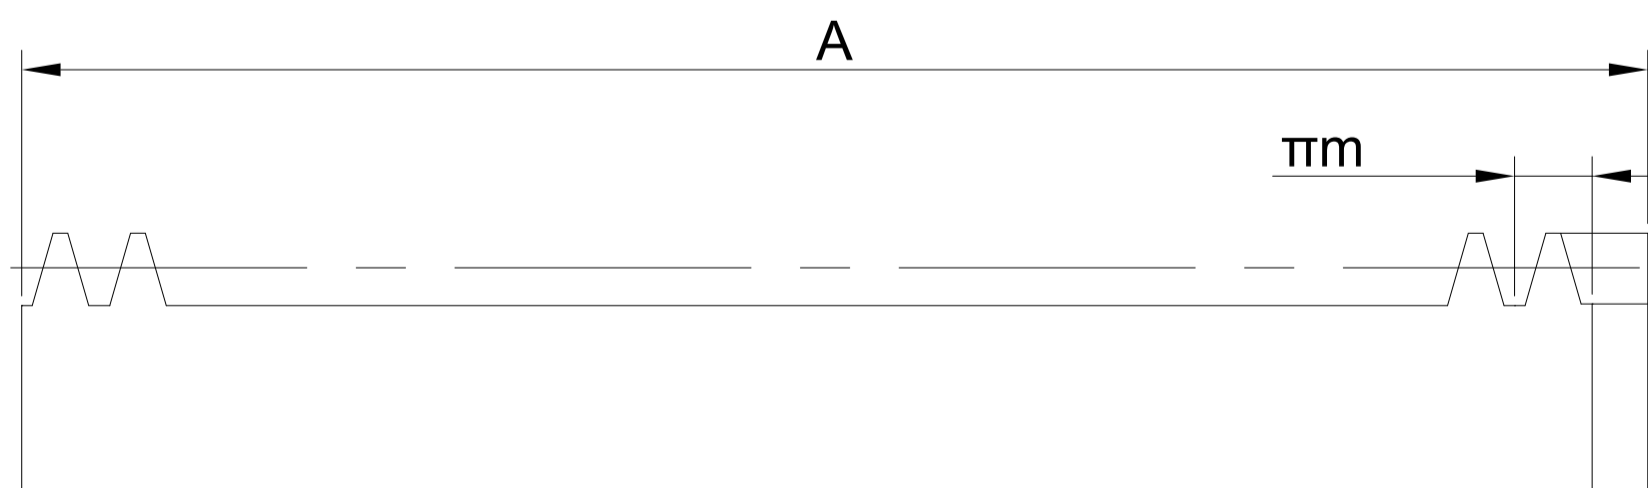

Racks

Specs: M1 - M5

Material: PEEK, POM, MC Nylon or Custom Made

Racks

Helical racks

Contact Information

No.60-3, Dongqi 7th Ln., Lukang Township, Changhua County 505008, Taiwan.

TEL: +886-4-778-4688