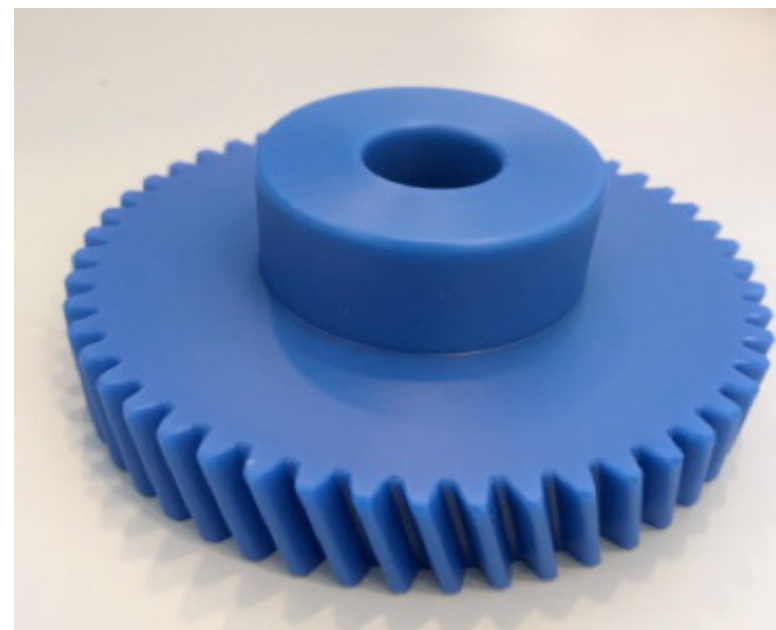

Helical Gears

Specs: M1 - M5

Material: PEEK, POM, MC Nylon or Custom Made

Contact Information

No.60-3, Dongqi 7th Ln., Lukang Township, Changhua County 505008, Taiwan.

TEL: +886-4-778-4688

FAX: +886-4-778-4268