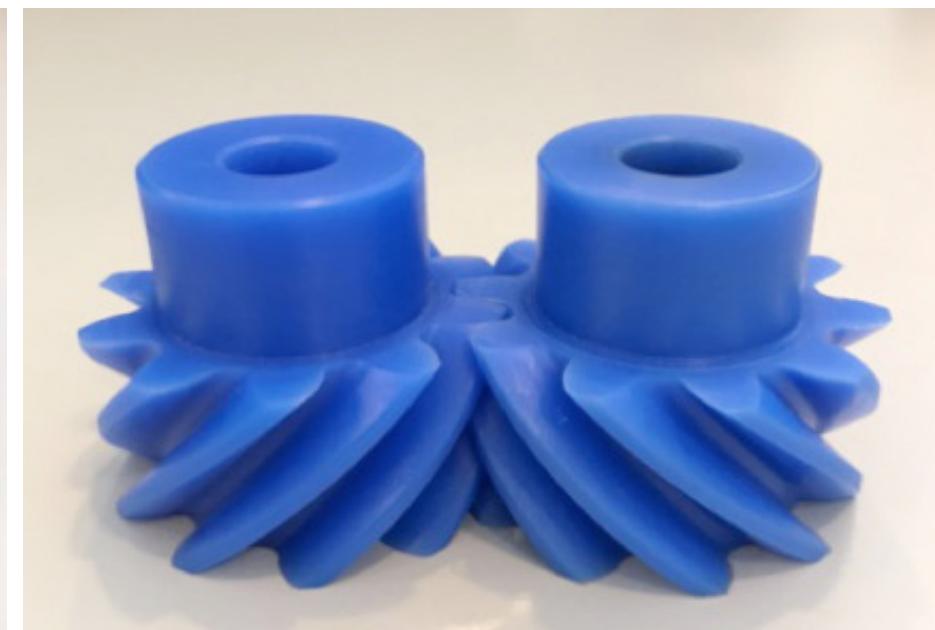

Helical Gears

Specs: M1 - M5

Material: PEEK, POM, MC Nylon or Custom Made

Contact Information

No.60-3, Dongqi 7th Ln., Lukang Township, Changhua County 505008, Taiwan.

TEL: +886-4-778-4688

FAX: +886-4-778-4268